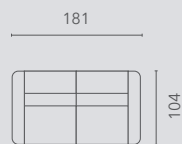

Populaire opstellingen | Configurations populaires

hoogte-hauteur: 89/109 cm

10S2

10S2RLX
EL1

20S2

20S2E0E

25S2

25S2E0E

30S2

30S2E0E

25SL - LCHR

20SL - 90C - 20SN - LCSR

LCSL - 20SN - 90C - 20SR

20SR - 90C - 20SL

20SR - 90C - 20SL