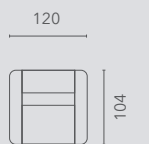

Populaire opstellingen | Configurations populaires

hoogte-hauteur: 89/109 cm

10S2

10S2RLX
EL1

20S2

20S2E0E

25S2

25S2E0E

30S2

30S2E0E

25SL - LCHR

20SL - 90C - 20SN - LCSR

LCSL - 20SN - 90C - 20SR

20SR - 90C - 20SL

20SR - 90C - 20SL