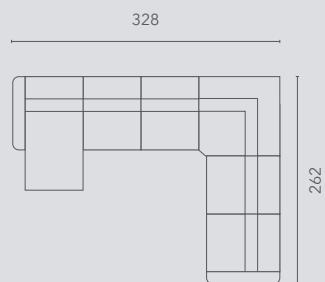

Populaire opstellingen | Configurations populaires

hoogte-hauteur: 89/109 cm

10S2

10S2RLX
EL1

20S2

20S2E0E

25S2

25S2E0E

30S2

30S2E0E

25SL - LCHR

20SL - 90C - 20SN - LCSR

LCSL - 20SN - 90C - 20SR

20SR - 90C - 20SL

20SR - 90C - 20SL