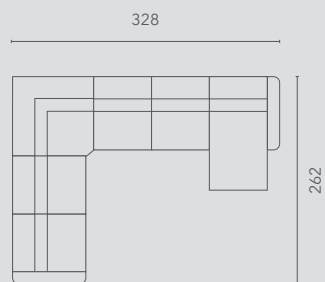

Populaire opstellingen | Configurations populaires

hoogte-hauteur: 89/109 cm

10S2

10S2RLX
EL1

20S2

20S2E0E

25S2

25S2E0E

30S2

30S2E0E

25SL - LCHR

20SL - 90C - 20SN - LCSR

LCSL - 20SN - 90C - 20SR

20SR - 90C - 20SL

20SR - 90C - 20SL