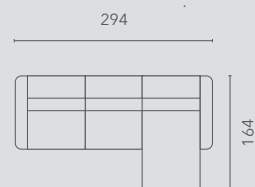

Populaire opstellingen | Configurations populaires

hoogte-hauteur: 89/109 cm

10S2

10S2RLX
EL1

20S2

20S2E0E

25S2

25S2E0E

30S2

30S2E0E

25SL - LCHR

20SL - 90C - 20SN - LCSR

LCSL - 20SN - 90C - 20SR

20SR - 90C - 20SL

20SR - 90C - 20SL