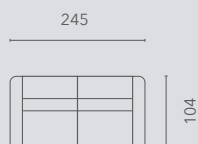

Populaire opstellingen | Configurations populaires

hoogte-hauteur: 89/109 cm

10S2

10S2RLX
EL1

20S2

20S2E0E

25S2

25S2E0E

30S2

30S2E0E

25SL - LCHR

20SL - 90C - 20SN - LCSR

LCSL - 20SN - 90C - 20SR

20SR - 90C - 20SL

20SR - 90C - 20SL