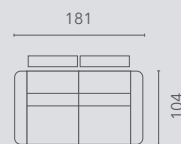

Populaire opstellingen | Configurations populaires

hoogte-hauteur: 89/109 cm

10S2

10S2RLX
EL1

20S2

20S2E0E

25S2

25S2E0E

30S2

30S2E0E

25SL - LCHR

20SL - 90C - 20SN - LCSR

LCSL - 20SN - 90C - 20SR

20SR - 90C - 20SL

20SR - 90C - 20SL