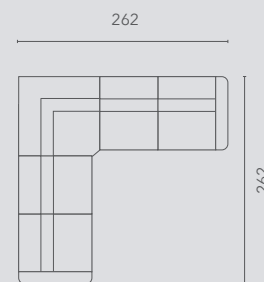

Populaire opstellingen | Configurations populaires

hoogte-hauteur: 89/109 cm

10S2

10S2RLX
EL1

20S2

20S2E0E

25S2

25S2E0E

30S2

30S2E0E

25SL - LCHR

20SL - 90C - 20SN - LCSR

LCSL - 20SN - 90C - 20SR

20SR - 90C - 20SL

20SR - 90C - 20SL