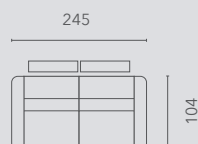

Populaire opstellingen | Configurations populaires

hoogte-hauteur: 89/109 cm

10S2

10S2RLX
EL1

20S2

20S2E0E

25S2

25S2E0E

30S2

30S2E0E

25SL - LCHR

20SL - 90C - 20SN - LCSR

LCSL - 20SN - 90C - 20SR

20SR - 90C - 20SL

20SR - 90C - 20SL