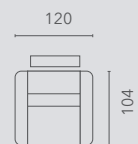

Populaire opstellingen | Configurations populaires

hoogte-hauteur: 89/109 cm

10S2

10S2RLX
EL1

20S2

20S2E0E

25S2

25S2E0E

30S2

30S2E0E

25SL - LCHR

20SL - 90C - 20SN - LCSR

LCSL - 20SN - 90C - 20SR

20SR - 90C - 20SL

20SR - 90C - 20SL