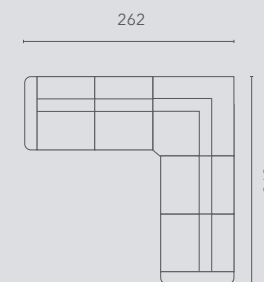

Populaire opstellingen | Configurations populaires

hoogte-hauteur: 89/109 cm

10S2

10S2RLX
EL1

20S2

20S2E0E

25S2

25S2E0E

30S2

30S2E0E

25SL - LCHR

20SL - 90C - 20SN - LCSR

LCSL - 20SN - 90C - 20SR

20SR - 90C - 20SL

20SR - 90C - 20SL