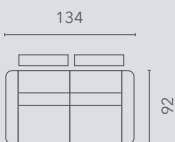

Populaire opstellingen | Configurations populaires

hoogte-hauteur: 105 cm

10S2

10S2RLX
MAN

10S2RLX
EL1

10S2RLX
PO1

10S2RLX
PO2

20S2