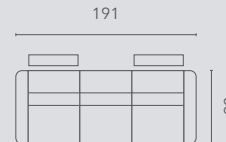

Populaire opstellingen | Configurations populaires

hoogte-hauteur: 105 cm

30S2E0E