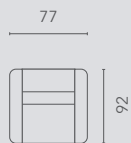

Populaire opstellingen | Configurations populaires

hoogte-hauteur: 105 cm

10S2

10S2RLX
MAN

10S2RLX
EL1

10S2RLX
PO1

10S2RLX
PO2

20S2