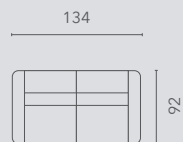

Populaire opstellingen | Configurations populaires

hoogte-hauteur: 105 cm

10S2

10S2RLX
MAN

10S2RLX
EL1

10S2RLX
PO1

10S2RLX
PO2

20S2