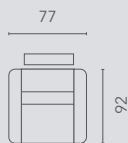

Populaire opstellingen | Configurations populaires

hoogte-hauteur: 105 cm

10S2

10S2RLX
MAN

10S2RLX
EL1

10S2RLX
PO1

10S2RLX
PO2

20S2