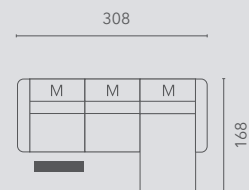

## Populaire opstellingen | Configurations populaires

hoogte: 78 cm - hoogte met RLX/hoofdsteun: 100 cm - zithoogte: 47 cm - zitdiepte 58 cm

20S2  
(10SL+10SR)

20S2E0E  
(10SLRLX+10SRRLX)

25S2  
(13SL+13SR)

25S2E0E  
(13SLRLX+13SRRLX)

30S2  
(15SL+15SR)

30S2E0E  
(15SLRLX+15SRRLX)

15SLRLX - LCHR

LCHL - 15SRRLX

25SLE00 - LCSR  
(13SLRLX+13N - LCSR)

LCSL - 25SR00E  
(LCSL - 13SN+13SRRLX)

OTTL - 90CR - 20SN - LCHR  
(OTTL - 90CR - 10SN+10SN - LCHR)

OTTL - 90CR - 20SN00E - LCHR  
(OTTL - 90CR - 10SN+10SNRLX - LCHR)

20SLE00 - 90CR - 20SN - LCHR  
(10SLRLX+10SN - 90CR - 10SN+10SN - LCHR)

LCSL - 20SNE00 - 90CL - 20SR00E  
(LCSL - 10SNRLX+10SN - 90CL - 10SN+10SRRLX)