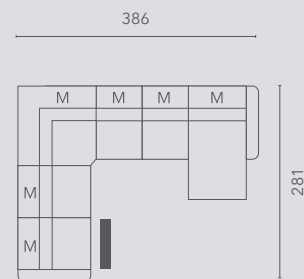

## Populaire opstellingen | Configurations populaires

hoogte: 78 cm - hoogte met RLX/hoofdsteun: 100 cm - zithoogte: 47 cm - zitdiepte 58 cm

20S2  
(10SL+10SR)

20S2E0E  
(10SLRLX+10SRRLX)

25S2  
(13SL+13SR)

25S2E0E  
(13SLRLX+13SRRLX)

30S2  
(15SL+15SR)

30S2E0E  
(15SLRLX+15SRRLX)

15SLRLX - LCHR

LCHL - 15SRRLX

25SLE00 - LCSR  
(13SLRLX+13N - LCSR)

LCSL - 25SR00E  
(LCSL - 13SN+13SRRLX)

OTTL - 90CR - 20SN - LCHR  
(OTTL - 90CR - 10SN+10SN - LCHR)

OTTL - 90CR - 20SN00E - LCHR  
(OTTL - 90CR - 10SN+10SNRLX - LCHR)

20SLE00 - 90CR - 20SN - LCHR  
(10SLRLX+10SN - 90CR - 10SN+10SN - LCHR)

LCSL - 20SNE00 - 90CL - 20SR00E  
(LCSL - 10SNRLX+10SN - 90CL - 10SN+10SRRLX)