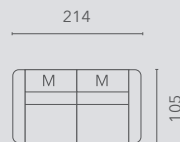

## Populaire opstellingen | Configurations populaires

hoogte: 78 cm - hoogte met RLX/hoofdsteun: 100 cm - zithoogte: 47 cm - zitdiepte 58 cm

20S2  
(10SL+10SR)

20S2E0E  
(10SLRLX+10SRRLX)

25S2  
(13SL+13SR)

25S2E0E  
(13SLRLX+13SRRLX)

30S2  
(15SL+15SR)

30S2E0E  
(15SLRLX+15SRRLX)

15SLRLX - LCHR

LCHL - 15SRRLX

25SLE00 - LCSR  
(13SLRLX+13N - LCSR)

LCSL - 25SR00E  
(LCSL - 13SN+13SRRLX)

OTTL - 90CR - 20SN - LCHR  
(OTTL - 90CR - 10SN+10SN - LCHR)

OTTL - 90CR - 20SN00E - LCHR  
(OTTL - 90CR - 10SN+10SNRLX - LCHR)

20SLE00 - 90CR - 20SN - LCHR  
(10SLRLX+10SN - 90CR - 10SN+10SN - LCHR)

LCSL - 20SNE00 - 90CL - 20SR00E  
(LCSL - 10SNRLX+10SN - 90CL - 10SN+10SRRLX)