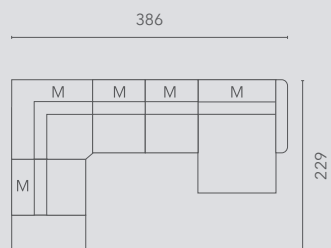

## Populaire opstellingen | Configurations populaires

hoogte: 78 cm - hoogte met RLX/hoofdsteun: 100 cm - zithoogte: 47 cm - zitdiepte 58 cm

20S2  
(10SL+10SR)

20S2E0E  
(10SLRLX+10SRRLX)

25S2  
(13SL+13SR)

25S2E0E  
(13SLRLX+13SRRLX)

30S2  
(15SL+15SR)

30S2E0E  
(15SLRLX+15SRRLX)

15SLRLX - LCHR

LCHL - 15SRRLX

25SLE00 - LCSR  
(13SLRLX+13N - LCSR)

LCSL - 25SR00E  
(LCSL - 13SN+13SRRLX)

OTTL - 90CR - 20SN - LCHR  
(OTTL - 90CR - 10SN+10SN - LCHR)

OTTL - 90CR - 20SN00E - LCHR  
(OTTL - 90CR - 10SN+10SNRLX - LCHR)

20SLE00 - 90CR - 20SN - LCHR  
(10SLRLX+10SN - 90CR - 10SN+10SN - LCHR)

LCSL - 20SNE00 - 90CL - 20SR00E  
(LCSL - 10SNRLX+10SN - 90CL - 10SN+10SRRLX)