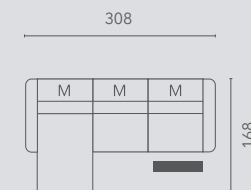

## Populaire opstellingen | Configurations populaires

hoogte: 78 cm - hoogte met RLX/hoofdsteun: 100 cm - zithoogte: 47 cm - zitdiepte 58 cm

20S2  
(10SL+10SR)

20S2E0E  
(10SLRLX+10SRRLX)

25S2  
(13SL+13SR)

25S2E0E  
(13SLRLX+13SRRLX)

30S2  
(15SL+15SR)

30S2E0E  
(15SLRLX+15SRRLX)

15SLRLX - LCHR

LCHL - 15SRRLX

25SLE00 - LCSR  
(13SLRLX+13N - LCSR)

LCSL - 25SR00E  
(LCSL - 13SN+13SRRLX)

OTTL - 90CR - 20SN - LCHR  
(OTTL - 90CR - 10SN+10SN - LCHR)

OTTL - 90CR - 20SN00E - LCHR  
(OTTL - 90CR - 10SN+10SNRLX - LCHR)

20SLE00 - 90CR - 20SN - LCHR  
(10SLRLX+10SN - 90CR - 10SN+10SN - LCHR)

LCSL - 20SNE00 - 90CL - 20SR00E  
(LCSL - 10SNRLX+10SN - 90CL - 10SN+10SRRLX)