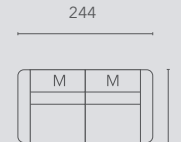

## Populaire opstellingen | Configurations populaires

hoogte: 78 cm - hoogte met RLX/hoofdsteun: 100 cm - zithoogte: 47 cm - zitdiepte 58 cm

20S2  
(10SL+10SR)

20S2E0E  
(10SLRLX+10SRRLX)

25S2  
(13SL+13SR)

25S2E0E  
(13SLRLX+13SRRLX)

30S2  
(15SL+15SR)

30S2E0E  
(15SLRLX+15SRRLX)

15SLRLX - LCHR

LCHL - 15SRRLX

25SLE00 - LCSR  
(13SLRLX+13N - LCSR)

LCSL - 25SR00E  
(LCSL - 13SN+13SRRLX)

OTTL - 90CR - 20SN - LCHR  
(OTTL - 90CR - 10SN+10SN - LCHR)

OTTL - 90CR - 20SN00E - LCHR  
(OTTL - 90CR - 10SN+10SNRLX - LCHR)

20SLE00 - 90CR - 20SN - LCHR  
(10SLRLX+10SN - 90CR - 10SN+10SN - LCHR)

LCSL - 20SNE00 - 90CL - 20SR00E  
(LCSL - 10SNRLX+10SN - 90CL - 10SN+10SRRLX)