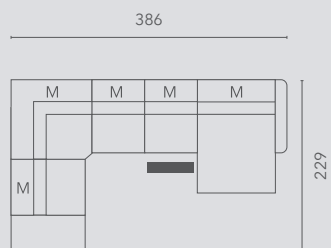

## Populaire opstellingen | Configurations populaires

hoogte: 78 cm - hoogte met RLX/hoofdsteun: 100 cm - zithoogte: 47 cm - zitdiepte 58 cm

20S2  
(10SL+10SR)

20S2E0E  
(10SLRLX+10SRRLX)

25S2  
(13SL+13SR)

25S2E0E  
(13SLRLX+13SRRLX)

30S2  
(15SL+15SR)

30S2E0E  
(15SLRLX+15SRRLX)

15SLRLX - LCHR

LCHL - 15SRRLX

25SLE00 - LCSR  
(13SLRLX+13N - LCSR)

LCSL - 25SR00E  
(LCSL - 13SN+13SRRLX)

OTTL - 90CR - 20SN - LCHR  
(OTTL - 90CR - 10SN+10SN - LCHR)

OTTL - 90CR - 20SN00E - LCHR  
(OTTL - 90CR - 10SN+10SNRLX - LCHR)

20SLE00 - 90CR - 20SN - LCHR  
(10SLRLX+10SN - 90CR - 10SN+10SN - LCHR)

LCSL - 20SNE00 - 90CL - 20SR00E  
(LCSL - 10SNRLX+10SN - 90CL - 10SN+10SRRLX)