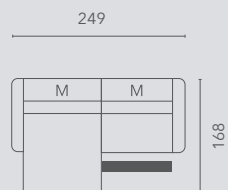

## Populaire opstellingen | Configurations populaires

hoogte: 78 cm - hoogte met RLX/hoofdsteun: 100 cm - zithoogte: 47 cm - zitdiepte 58 cm

20S2  
(10SL+10SR)

20S2E0E  
(10SLRLX+10SRRLX)

25S2  
(13SL+13SR)

25S2E0E  
(13SLRLX+13SRRLX)

30S2  
(15SL+15SR)

30S2E0E  
(15SLRLX+15SRRLX)

15SLRLX - LCHR

LCHL - 15SRRLX

25SLE00 - LCSR  
(13SLRLX+13N - LCSR)

LCSL - 25SR00E  
(LCSL - 13SN+13SRRLX)

OTTL - 90CR - 20SN - LCHR  
(OTTL - 90CR - 10SN+10SN - LCHR)

OTTL - 90CR - 20SN00E - LCHR  
(OTTL - 90CR - 10SN+10SNRLX - LCHR)

20SLE00 - 90CR - 20SN - LCHR  
(10SLRLX+10SN - 90CR - 10SN+10SN - LCHR)

LCSL - 20SNE00 - 90CL - 20SR00E  
(LCSL - 10SNRLX+10SN - 90CL - 10SN+10SRRLX)