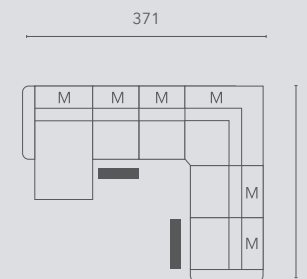

## Populaire opstellingen | Configurations populaires

hoogte: 78 cm - hoogte met RLX/hoofdsteun: 100 cm - zithoogte: 47 cm - zitdiepte 58 cm

20S2  
(10SL+10SR)

20S2E0E  
(10SLRLX+10SRRLX)

25S2  
(13SL+13SR)

25S2E0E  
(13SLRLX+13SRRLX)

30S2  
(15SL+15SR)

30S2E0E  
(15SLRLX+15SRRLX)

15SLRLX - LCHR

LCHL - 15SRRLX

25SLE00 - LCSR  
(13SLRLX+13N - LCSR)

LCSL - 25SR00E  
(LCSL - 13SN+13SRRLX)

OTTL - 90CR - 20SN - LCHR  
(OTTL - 90CR - 10SN+10SN - LCHR)

OTTL - 90CR - 20SN00E - LCHR  
(OTTL - 90CR - 10SN+10SNRLX - LCHR)

20SLE00 - 90CR - 20SN - LCHR  
(10SLRLX+10SN - 90CR - 10SN+10SN - LCHR)

LCSL - 20SNE00 - 90CL - 20SR00E  
(LCSL - 10SNRLX+10SN - 90CL - 10SN+10SRRLX)