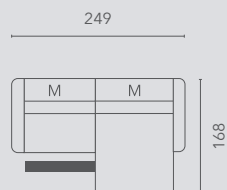

## Populaire opstellingen | Configurations populaires

hoogte: 78 cm - hoogte met RLX/hoofdsteun: 100 cm - zithoogte: 47 cm - zitdiepte 58 cm

20S2  
(10SL+10SR)

20S2E0E  
(10SLRLX+10SRRLX)

25S2  
(13SL+13SR)

25S2E0E  
(13SLRLX+13SRRLX)

30S2  
(15SL+15SR)

30S2E0E  
(15SLRLX+15SRRLX)

15SLRLX - LCHR

LCHL - 15SRRLX

25SLE00 - LCSR  
(13SLRLX+13N - LCSR)

LCSL - 25SR00E  
(LCSL - 13SN+13SRRLX)

OTTL - 90CR - 20SN - LCHR  
(OTTL - 90CR - 10SN+10SN - LCHR)

OTTL - 90CR - 20SN00E - LCHR  
(OTTL - 90CR - 10SN+10SNRLX - LCHR)

20SLE00 - 90CR - 20SN - LCHR  
(10SLRLX+10SN - 90CR - 10SN+10SN - LCHR)

LCSL - 20SNE00 - 90CL - 20SR00E  
(LCSL - 10SNRLX+10SN - 90CL - 10SN+10SRRLX)