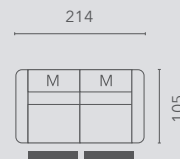

## Populaire opstellingen | Configurations populaires

hoogte: 78 cm - hoogte met RLX/hoofdsteun: 100 cm - zithoogte: 47 cm - zitdiepte 58 cm

20S2  
(10SL+10SR)

20S2E0E  
(10SLRLX+10SRRLX)

25S2  
(13SL+13SR)

25S2E0E  
(13SLRLX+13SRRLX)

30S2  
(15SL+15SR)

30S2E0E  
(15SLRLX+15SRRLX)

15SLRLX - LCHR

LCHL - 15SRRLX

25SLE00 - LCSR  
(13SLRLX+13N - LCSR)

LCSL - 25SR00E  
(LCSL - 13SN+13SRRLX)

OTTL - 90CR - 20SN - LCHR  
(OTTL - 90CR - 10SN+10SN - LCHR)

OTTL - 90CR - 20SN00E - LCHR  
(OTTL - 90CR - 10SN+10SNRLX - LCHR)

20SLE00 - 90CR - 20SN - LCHR  
(10SLRLX+10SN - 90CR - 10SN+10SN - LCHR)

LCSL - 20SNE00 - 90CL - 20SR00E  
(LCSL - 10SNRLX+10SN - 90CL - 10SN+10SRRLX)