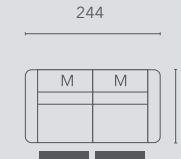

## Populaire opstellingen | Configurations populaires

hoogte: 78 cm - hoogte met RLX/hoofdsteun: 100 cm - zithoogte: 47 cm - zitdiepte 58 cm

20S2  
(10SL+10SR)

20S2E0E  
(10SLRLX+10SRRLX)

25S2  
(13SL+13SR)

25S2E0E  
(13SLRLX+13SRRLX)

30S2  
(15SL+15SR)

30S2E0E  
(15SLRLX+15SRRLX)

15SLRLX - LCHR

LCHL - 15SRRLX

25SLE00 - LCSR  
(13SLRLX+13N - LCSR)

LCSL - 25SR00E  
(LCSL - 13SN+13SRRLX)

OTTL - 90CR - 20SN - LCHR  
(OTTL - 90CR - 10SN+10SN - LCHR)

OTTL - 90CR - 20SN00E - LCHR  
(OTTL - 90CR - 10SN+10SNRLX - LCHR)

20SLE00 - 90CR - 20SN - LCHR  
(10SLRLX+10SN - 90CR - 10SN+10SN - LCHR)

LCSL - 20SNE00 - 90CL - 20SR00E  
(LCSL - 10SNRLX+10SN - 90CL - 10SN+10SRRLX)