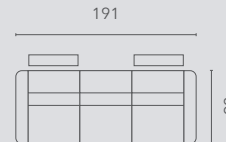

Mehari

TRADITION collection

 **RECOR**

Populaire opstellingen | Configurations populaires

hoogte-hauteur: 105 cm

10S2

10S2RLX
MAN

10S2RLX
EL1

10S2RLX
PO1

10S2RLX
PO2

20S2

20S2E0E

30S2

30S2E0E