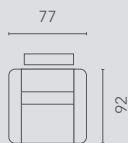

Mehari

TRADITION collection

 **RECOR**

Populaire opstellingen | Configurations populaires

hoogte-hauteur: 105 cm

10S2

10S2RLX
MAN

10S2RLX
EL1

10S2RLX
PO1

10S2RLX
PO2

20S2

20S2E0E

30S2

30S2E0E