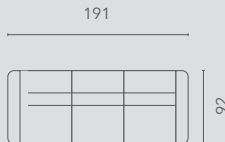

Mehari

TRADITION collection

 **RECOR**

Populaire opstellingen | Configurations populaires

hoogte-hauteur: 105 cm

10S2

10S2RLX
MAN

10S2RLX
EL1

10S2RLX
PO1

10S2RLX
PO2

20S2

20S2E0E

30S2

30S2E0E