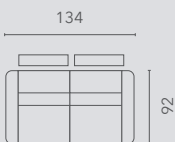

Mehari

TRADITION collection

 **RECOR**

Populaire opstellingen | Configurations populaires

hoogte-hauteur: 105 cm

10S2

10S2RLX
MAN

10S2RLX
EL1

10S2RLX
PO1

10S2RLX
PO2

20S2

20S2E0E

30S2

30S2E0E