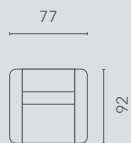

Mehari

TRADITION collection

 **RECOR**

Populaire opstellingen | Configurations populaires

hoogte-hauteur: 105 cm

10S2

10S2RLX
MAN

10S2RLX
EL1

10S2RLX
PO1

10S2RLX
PO2

20S2

20S2E0E

30S2

30S2E0E