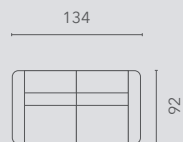

Mehari

TRADITION collection

 **RECOR**

Populaire opstellingen | Configurations populaires

hoogte-hauteur: 105 cm

10S2

10S2RLX
MAN

10S2RLX
EL1

10S2RLX
PO1

10S2RLX
PO2

20S2

20S2E0E

30S2

30S2E0E