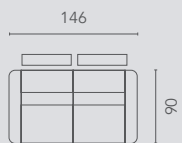

Elba

TRADITION collection

 **RECOR**

Losse elementen | Éléments séparés

hoogte-hauteur: 112 cm

10S2

10S2RLX

10S2RLX
MAN

10S2RLX
CMH

10S2RLX
EL1

10S2RLX
PO1

10S2RLX
PO2

20S2

20S2EOE

25S2

25S2EOE

30S2

30S2EOE

RLX MAN: Relax Manueel

RLX EL1: Relax 1 motorigRLX

EL2: Relax 2 motorigRLX

PO1: Relax 1 motorig met powerlift RLX

PO2: Relax 2 motorig met powerlift

EOE: elektrisch relax