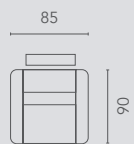

Elba

TRADITION collection

 **RECOR**

Losse elementen | Éléments séparés

hoogte-hauteur: 112 cm

10S2

10S2RLX

10S2RLX
MAN

10S2RLX
CMH

10S2RLX
EL1

10S2RLX
PO1

10S2RLX
PO2

20S2

20S2EOE

25S2

25S2EOE

30S2

30S2EOE

RLX MAN: Relax Manueel

RLX EL1: Relax 1 motorigRLX

EL2: Relax 2 motorigRLX

PO1: Relax 1 motorig met powerlift RLX

PO2: Relax 2 motorig met powerlift

EOE: elektrisch relax