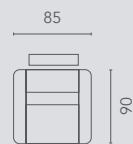

Elba

TRADITION collection

 **RECOR**

Losse elementen | Éléments séparés

hoogte-hauteur: 112 cm

10S2

10S2RLX

10S2RLX
MAN

10S2RLX
CMH

10S2RLX
EL1

10S2RLX
PO1

10S2RLX
PO2

20S2

20S2EOE

25S2

25S2EOE