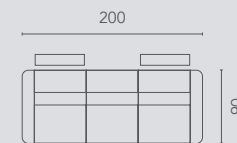

Elba

TRADITION collection

 **RECOR**

Losse elementen | Éléments séparés

hoogte-hauteur: 112 cm

10S2

10S2RLX

10S2RLX
MAN

10S2RLX
CMH

10S2RLX
EL1

10S2RLX
PO1

10S2RLX
PO2

20S2

20S2EOE

25S2

25S2EOE

30S2

30S2EOE

RLX MAN: Relax Manueel

RLX EL1: Relax 1 motorigRLX

EL2: Relax 2 motorigRLX

PO1: Relax 1 motorig met powerlift RLX

PO2: Relax 2 motorig met powerlift

EOE: elektrisch relax