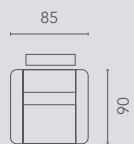

Elba

TRADITION collection

 **RECOR**

Losse elementen | Éléments séparés

hoogte-hauteur: 112 cm

10S2

10S2RLX

10S2RLX
MAN

10S2RLX
CMH

10S2RLX
EL1

10S2RLX
PO1

10S2RLX
PO2

20S2

20S2EOE

25S2

25S2EOE

30S2

30S2EOE

RLX MAN: Relax Manueel

RLX EL1: Relax 1 motorigRLX

EL2: Relax 2 motorigRLX

PO1: Relax 1 motorig met powerlift RLX

PO2: Relax 2 motorig met powerlift

EOE: elektrisch relax