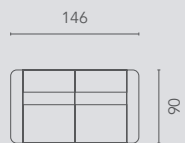

Elba

TRADITION collection

 **RECOR**

Losse elementen | Éléments séparés

hoogte-hauteur: 112 cm

10S2

10S2RLX

10S2RLX
MAN

10S2RLX
CMH

10S2RLX
EL1

10S2RLX
PO1

10S2RLX
PO2

20S2

20S2EOE

25S2

25S2EOE

30S2

30S2EOE

RLX MAN: Relax Manueel

RLX EL1: Relax 1 motorigRLX

EL2: Relax 2 motorigRLX

PO1: Relax 1 motorig met powerlift RLX

PO2: Relax 2 motorig met powerlift

EOE: elektrisch relax