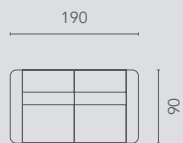

Elba

TRADITION collection

 **RECOR**

Losse elementen | Éléments séparés

hoogte-hauteur: 112 cm

10S2

10S2RLX

10S2RLX
MAN

10S2RLX
CMH

10S2RLX
EL1

10S2RLX
PO1

10S2RLX
PO2

20S2

20S2EOE

25S2

25S2EOE

30S2

30S2EOE

RLX MAN: Relax Manueel

RLX EL1: Relax 1 motorigRLX

EL2: Relax 2 motorigRLX

PO1: Relax 1 motorig met powerlift RLX

PO2: Relax 2 motorig met powerlift

EOE: elektrisch relax