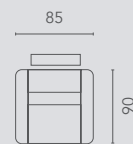

Elba

TRADITION collection

 **RECOR**

Losse elementen | Éléments séparés

hoogte-hauteur: 112 cm

10S2

10S2RLX

10S2RLX
MAN

10S2RLX
CMH

10S2RLX
EL1

10S2RLX
PO1

10S2RLX
PO2

20S2

20S2EOE

25S2

25S2EOE