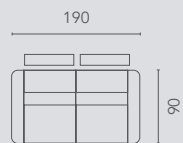

Elba

TRADITION collection

 **RECOR**

Losse elementen | Éléments séparés

hoogte-hauteur: 112 cm

10S2

10S2RLX

10S2RLX
MAN

10S2RLX
CMH

10S2RLX
EL1

10S2RLX
PO1

10S2RLX
PO2

20S2

20S2EOE

25S2

25S2EOE

30S2

30S2EOE

RLX MAN: Relax Manueel

RLX EL1: Relax 1 motorigRLX

EL2: Relax 2 motorigRLX

PO1: Relax 1 motorig met powerlift RLX

PO2: Relax 2 motorig met powerlift

EOE: elektrisch relax