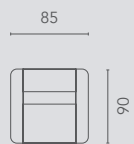

Elba

TRADITION collection

 **RECOR**

Losse elementen | Éléments séparés

hoogte-hauteur: 112 cm

10S2

10S2RLX

10S2RLX
MAN

10S2RLX
CMH

10S2RLX
EL1

10S2RLX
PO1

10S2RLX
PO2

20S2

20S2EOE

25S2

25S2EOE