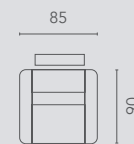

Elba

TRADITION collection

 **RECOR**

Losse elementen | Éléments séparés

hoogte-hauteur: 112 cm

10S2

10S2RLX

10S2RLX
MAN

10S2RLX
CMH

10S2RLX
EL1

10S2RLX
PO1

10S2RLX
PO2

20S2

20S2EOE

25S2

25S2EOE

30S2

30S2EOE

RLX MAN: Relax Manueel

RLX EL1: Relax 1 motorigRLX

EL2: Relax 2 motorigRLX

PO1: Relax 1 motorig met powerlift RLX

PO2: Relax 2 motorig met powerlift

EOE: elektrisch relax