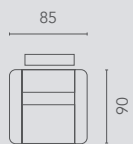

Elba

TRADITION collection

 **RECOR**

Losse elementen | Éléments séparés

hoogte-hauteur: 112 cm

10S2

10S2RLX

10S2RLX
MAN

10S2RLX
CMH

10S2RLX
EL1

10S2RLX
PO1

10S2RLX
PO2

20S2

20S2EOE

25S2

25S2EOE